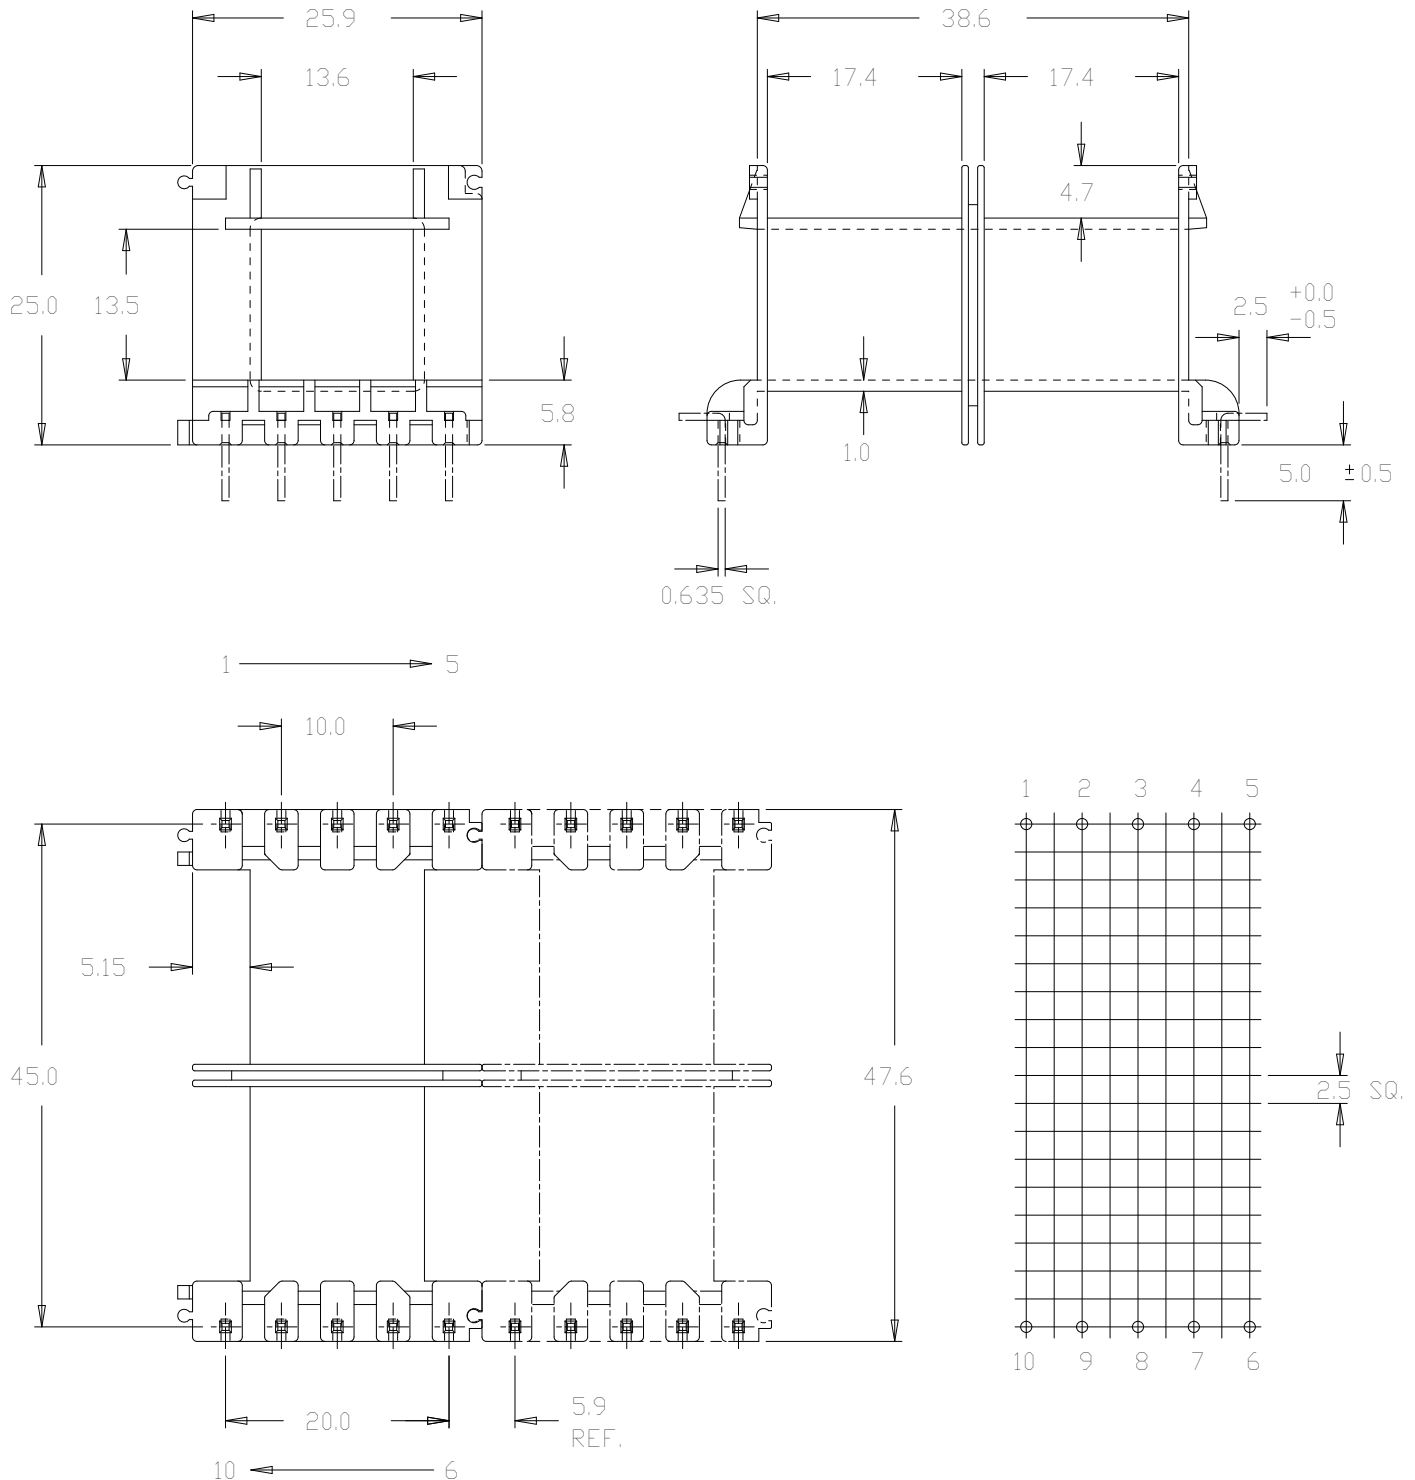

Part No. U39131

UI39 x 13.5 Shrouded Double Section

'U' Range Bobbin

Dimensions in millimetres.